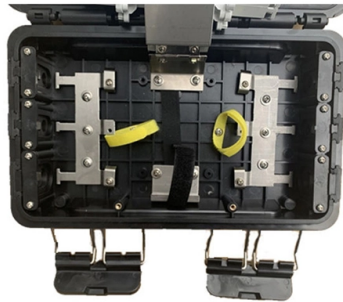

576 Fiber Optic Patch Panel Style

Overview

The High-Density 144F-576F MPO/MTP-LC Slide Drawer Patch Panel – Modular 12F Cassette Design for 1U/2U/4U Rack Mount is a high-density fiber optic patch panel designed for efficient fiber management and installation in data centers, telecommunications, and FTTH networks. High-Density Panel Fiber Splice Enclos. 576 cores LC, front and rear insertion, Sliding tray • 12-fiber or 24-fiber MTP/MPO-LC, and MTP/MPO-MYP/MPO modules • Up to 144 cores per U with MTP/MPO-LC connectors • Front and rear insertion for modules • . The MPO Adapter Panel (Feed-Through) This is the simplest type. It's a plate loaded with MPO-to-MPO (or MTP®-to-MTP®) adapters. Its job is to act as a pass-through point. This is used when you need to connect one MPO. Briticom® designs and manufactures unique and robust patch panels. Our patch panels use various technologies for easy access and organisation: these include pivots, sliding on rail and easy sliding.

Sep 08, 2025

High-Density MPO/MTP-LC Patch Panel | 144F-576F Cassette

The High-Density 144F-576F MPO/MTP-LC Slide Drawer Patch Panel – Modular 12F Cassette Design for 1U/2U/4U Rack Mount is a high-density fiber optic patch panel designed for