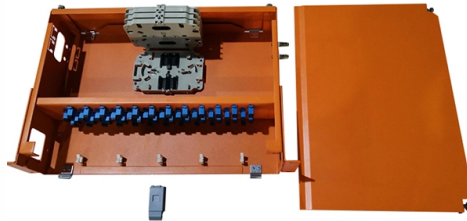

Cable tray and patch panel installation

Overview

Learn the step-by-step network patch panel and keystone jack wiring methods, including essential tools, T568A/B wiring sequences, and tool-free installation tips. This guide covers everything you need for efficient network setups, from cable preparation to final installation. This installation guide focuses on what a patch panel does, patch panel installation basics, and how to connect patch panel to switch while keeping cabling clean and easy to manage. You may be getting a visual of a huge seven foot tall rack and complex equipment. Following these steps helps you build a clean and efficient structured cabling system that simplifies maintenance and maximizes network performance. □ Step. See Figure 1 and 2 to prepare the fiber cables properly. Make a mark on the outer/distribution sheath at a point “A” from the end of the cable (if there is no outer sheath, go directly to step 4) for distribution cable.

Feb 05, 2026

Patch Panel Installation: 11 Steps to Installing a Network

A patch panel is a device that the Ethernet wires terminate into for a computer network. Learn more about the steps to installing yours!

Feed-Through Patch Panels Installation Guide

Feed-Through Patch Panels Description Feed-Through patch panel is an in-line series of connections mounted onto a frame, which enables network

Dec 30, 2025

A Complete Guide to Installing and Managing Patch Panels

DIY Install | Wall Mount Brackets & Patch Panels

Beyond that, just a few simple tools will be used for an install. For this guide, we will be using a basic 1 RU (rack unit) wall mount bracket with a 6" depth