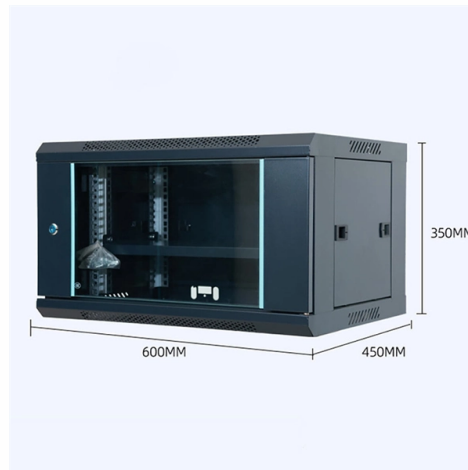

## Overview

Single Fiber vs Dual Fiber in WDM Systems: Which Architecture Is Right for Your Network?

Comprehensive guide to Optical Distribution Frames (ODF) for data centers. Learn ODF types, installation best practices, fiber management, patch panels, MPO/MTP solutions, and high-density. Enter the Optical Distribution Frame (ODF)—a foundational component that serves as the “nerve center” for fiber optic management, enabling seamless connectivity, efficient maintenance, and scalable growth. They provide efficient fiber optic management, connectivity, and protection. As data centers, enterprises, telecom operators, and smart-building infrastructures deploy increasingly dense fiber links, ODFs provide the structured. An ODF is a central hub in fiber optic networks, crucial for managing and organizing the variety of fiber-optic cables and connections entering a facility such as a telco central office (CO). Whether you're building a central office, data center, or FTTx distribution network, understanding the right ODF.