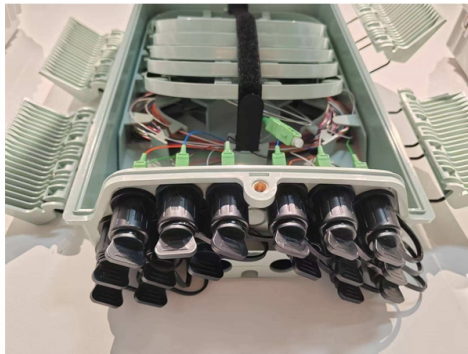

Huijue AI Intelligent Behavior Analysis Server

Overview

Based on the latest intelligent algorithm of deep learning, Behavior Analysis Server with a high-density GPU architecture supports the detection of behavior events in the perimeter, street, densely populated areas, indoor and other places, and triggers alarms in a timely. Based on the latest intelligent algorithm of deep learning, Behavior Analysis Server with a high-density GPU architecture supports the detection of behavior events in the perimeter, street, densely populated areas, indoor and other places, and triggers alarms in a timely. In an era where 2.5 quintillion bytes of behavioral data are generated daily, why do 80% of organizations struggle to convert behavioral insights into actionable strategies?