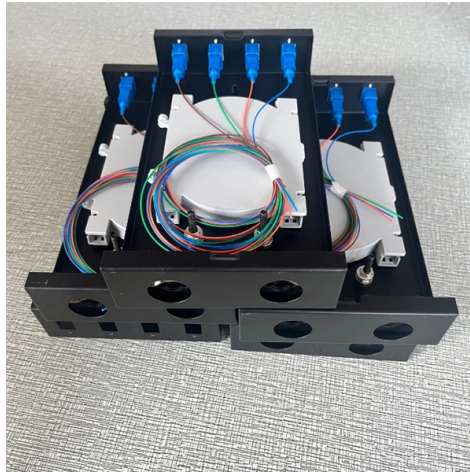

Huijue Core Switch 28 Ports

Overview

ECS4120-28Fv2 is a high-performance Gigabit Ethernet switch featuring 28 ports, with 20 x GE (Support DDM) SFP+ 4CG + 4 10G SFP+ ports. DS-3E3700-H Series provide 24 or 48 Giga and 4 fixed 10GE ports onboard with one expansion slot. The high port density satisfy the requirements for hybrid configuration of copper ports and fiber ports at the distribution layer in large sized networks or at the core layer in SMB sized networks. The RG-S5750-H Series offers fixed 4 10G fiber ports. Users can flexibly choose 10G fiber or copper ports in various quantities to meet their actual deployment needs. Thanks to its -40 ~ 85°C wide operating temperature it can operate reliably in extremely harsh environments. Designed with 16 Gigabit ports, 4 x 10GbE SFP ports.

Article Content

May 15, 2026

Edge-Core ECS4620-28F

The Edge-Core ECS4620 series is a compact but high-performance Gigabit Ethernet Layer 3 switch featuring 28 ports; with 24 10/100/1000Base-T ports, 2 10G SFP+ ports, and one 10G dual port

Oct 02, 2025

ECS2100-28P

ECS2100-28P is a Web Smart Pro Switch, it supports 24 x GE PoE+ ports and 4 GE SFP ports . The PoE Budget is max.200W. ECS2100-28P provide up to 30 Watts

Apr 07, 2026

28-Port L2+ Fully Managed PoE+ Switch w/ 24 GbE

Jul 20, 2025

ECS4150-28P

The ECS4150-28P is a PoE switch which can provide up to 30 Watts to Power Devices such as Wireless Access Point, VoIP Phone, Surveillance camera, IoT devices etc over Cat 5 UTP cable