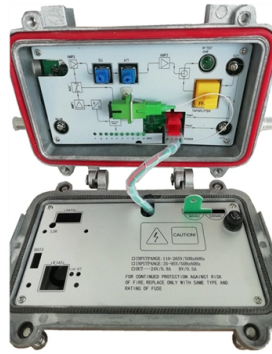

Is the access controller a switch

Overview

An access controller module is a service module that can be installed on a modular switch to provide AC functionality. The access layer consists of layer 3 switches, which take routed and switched data packets from the. This guide provides a comprehensive comparison of Access, Distribution, and Core switches, detailing their functions, characteristics, and deployment scenarios. Introduction: The Hierarchical Network Model In today's complex IT environments, network design follows a structured approach to ensure. An access switch is a network edge device that directly connects end-user hardware such as computers, IP phones, wireless access points, cameras, and IoT devices to the broader network. It typically sits at the access layer, provides high port density, often delivers PoE, and forwards traffic. The core switch is a high-end device that is used to connect all the access switches. Choosing the wrong switch for the job is the single most common cause of performance bottlenecks and network failures we see in the field.

Mar 26, 2026

What Is an Access Switch? The Definitive Edge Network Guide

An access switch is a network edge device that directly connects end-user hardware such as computers, IP phones, wireless access points, cameras, and IoT devices to the broader