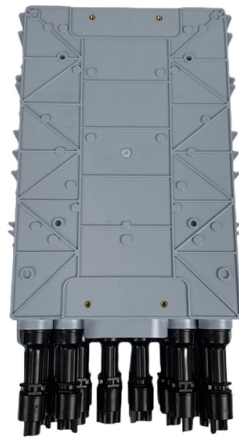

Relay Protection Enterprise-Grade Optical Router 200G

Overview

It is a powerful 200G muxponder/transponder/ADM solution for building high capacity optical transport networks. The PL-2000GM transports 200G over point-to-point networks, and dual 100G uplinks over ring topologies, using flexible cross connect matrix. Powered. FortiGate-201G 10 x GE RJ45 (including 1 x MGMT port, 1 x HA port, 8 x switch ports), 4 x GE SFP slots, 8 x 5GE RJ45, 8 x 10GE SFP+ slots, NP7Lite and CP10 hardware accelerated, 480GB onboard SSD storage. Call For Lowest Price! Call For Lowest Price! Call For Lowest Price! Call For Lowest Price!The FortiGate 200G Series NGFW combines AI-powered security and machine learning to deliver Threat Protection at any scale. Powered by a rich set of AI/ML security capabilities that extend. Amazon. com Voluntary 30-Day Return Guarantee: You can return many items you have purchased within 30 days following delivery of the item to you. They support multiple combinations of Ethernet ports, all in a single slot of the Cisco ASR 9000 Series Aggregation Services Routers (ASR 9000 Series). With a firewall throughput of 3 Gbps and VPN throughput of 6 Gbps, it efficiently handles large volumes of.